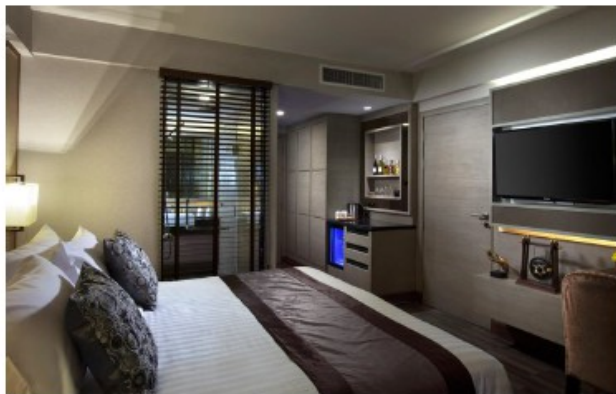

Grand Swiss Hotel Bangkok

Deluxe /Grand Deluxe (4th -5th Fl)

Location

Location:

A 30- minutes drive from Suvarnabhumi Airport, Grand Swiss Hotel is mere steps away from Nana BTS Station and Sukhumvit MRT Interchange Station, offering unparalleled convenience accessing Bangkok's Business and entertainment districts.