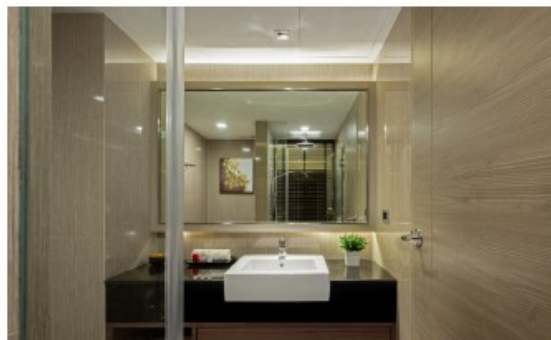

Grand Swiss Hotel Bangkok

Deluxe /Grand Deluxe (4th -5th Fl)

Location

Location:

A 30- minutes drive from Suvarnabhumi Airport, Grand Swiss Hotel is mere steps away from Nana BTS Station and Sukhumvit MRT Interchange Station, offering unparalleled convenience accessing Bangkok's Business and entertainment districts.