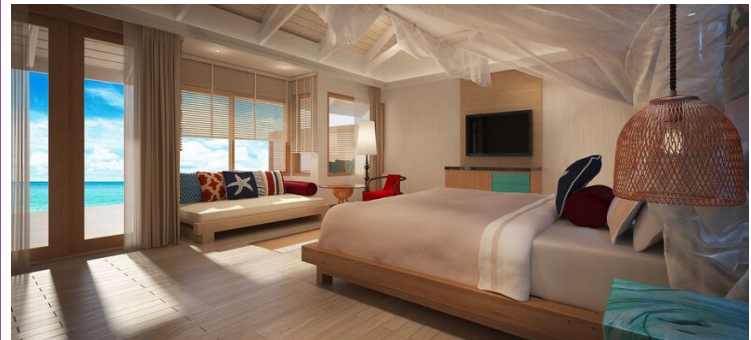

“ALL-INCLUSIVE” Serenity Plan™

- Breakfast, Lunch & Dinner served at THE SPICE
- Selection of freshly prepared local snacks: served between 4-6pm at THE SANGS with Mr.Fry
- UNLIMITED consumption of Regular International brands from a selection of Spirits, Wines & Beers at: THE SPICE, SIMPLY VEG, JUST GRILL, THE SANGS
- Soft drinks, Mineralized water, selection of tea & coffee at all outlets
- In villa minibar stocked with beer/wine/soft drinks & selection of snacks – replenished once Daily

Sunset fishing ONCE per guest during stay either in OBLU Helengeli OR OBLU Sangeli (weather permitting)

ONE excursion per guest from a selection of excursions per stay OBLU Helengeli OR OBLU Sangeli (weather permitting)

Transfer arrangement by Speedboat	Check in Date : Airport to Helengeli 50mins	3rd Day : Helengeli to Sangeli 20mins at 12:00 noon	Check out Date : Sangeli to Airport 50mins

First 2 Nights Beach Villa (48 m²) at OBLU Helengeli + Last 2 Nights Water Villa (78 m²) at OBLU Sangeli

4 Nights Package 1/2 Double	01Nov19 – 23Dec19	24Dec19 – 08Jan20	09Jan20 – 30Apr20	01May20 – 20Jul20	21Jul20 – 31Oct20	Extra Person (EB)	
	Adult	Child					
Book on or before 60Days	16,099	17,699	16,599	15,099	15,799	12,099	8,899
Book on or before 30Days	16,199	17,899	16,799	15,199	15,899	12,199	8,999
General Package	16,699	18,399	17,299	15,599	16,299	12,399	9,199
Upgrade option for FIRST 2 Nights from Beach Villa (48 m²) at OBLU Helengeli (Per Night Per Person)						Sofa Bed	
Deluxe LAGOON Pool Villa (77 m²)	+ 850	+ 850	+ 850	+ 850	+ 850	Family Offer (1st Child) Stay 01Nov-31Oct20	
Upgrade options for LAST 2 Nights from Water Villa (78 m²) at OBLU Sangeli (Per Night Per Person)							
Deluxe Beach Pool Villa (101 m²)	+ 500	+ 500	+ 500	+ 500	+ 500	2-5 years old $4,799	
Deluxe Overwater Pool Villa (88 m²)	+ 600	+ 600	+ 600	+ 600	+ 600	5-11 years old $6,099	

One a la carte Fine -dining experience at SIMPLY VEG AND JUST GRILL for MIN. 2 nights of stay at OBLU Sangeli

**Children under 16 years are restricted from going for Lunch at SIMPLY VEG/JUST GRILL *It is limited to ONE dining PER restaurant PER STAY. If guests want to have TWO dinings at same restaurant, the second dinner would be charged.

免費安排第一晚機場附近酒店 第二天專人接送人島 (如航班晚上到埗) The Paralian Hulhumale or same grade (with breakfast)

可免費停留新加坡

Terms & Conditions :

1. Full pre-payment is required for Maldives booking and is non-refundable.
2. Full payment is refundable only if hotel is not confirmed.
3. No date change is allowed once booking is confirmed.
4. For other terms and conditions, please refer to our "Booking terms and conditions". Please visit our company web site or contact our staff.

Remark :

1. Above prices are based on per person and min 2 (adult) traveling together.
2. All prices exclusive of all ticket taxes (Fuel surcharge & Taxes Approx)
3. Honeymoon Special Offer is subject to presentation of wedding certificate .
4. All photos for reference only.
5. All the above prices and schedules are subject to change without prior notice.